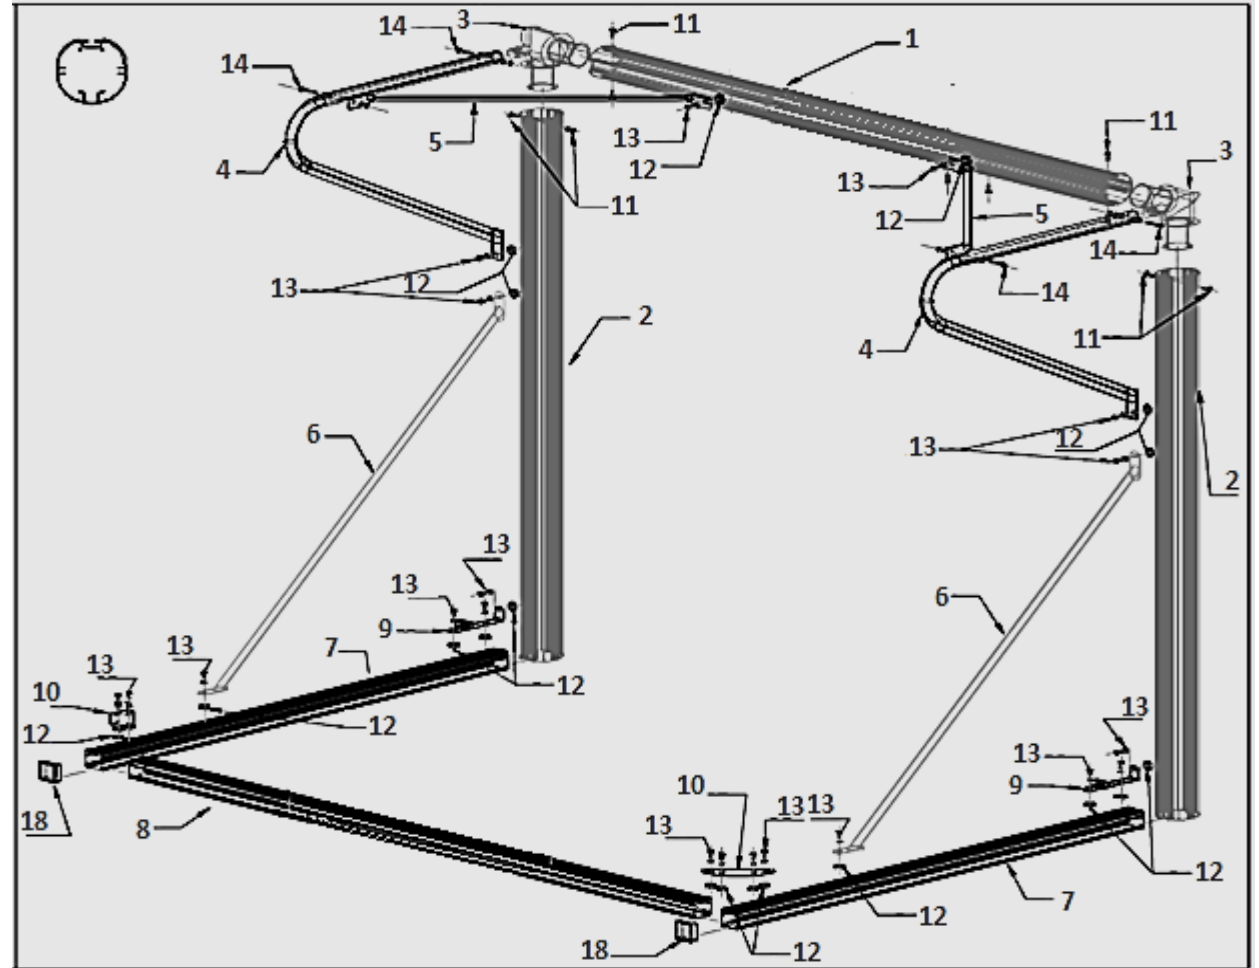

PART#	DESCRIPTION	QTY
1	Crossbar (1 piece)	2
2	Uprights	4
3	Corner Elbows	4
4	D Net Supports	4
5	D Bracing Bar	4
6	Rear Support Bars	4
7	Side Base Bar	4
8	Rear Base Bar (1 piece)	2
9	Gal Fixing Plate with Wheel Support	4
10	Aluminium Fixing Plate	4
11	M8 x 70mm S/S allen key bolts + 2 x M8 x 20mm S/S counter sunk star torx barrel nuts	16
12	Large Alloy Hex Nut	40
13	M8 x 16mm s/s Hex Head Bolt & Washers	44
14	M8 x 60mm Gal Bolt, Flat & Spring Washer & Nut	8
15	Anchor Pegs	16
16	Net Clips	100
17	Net Clip Screws	100
18	Plastic End Cap	4
19	5mm Allen Key	2