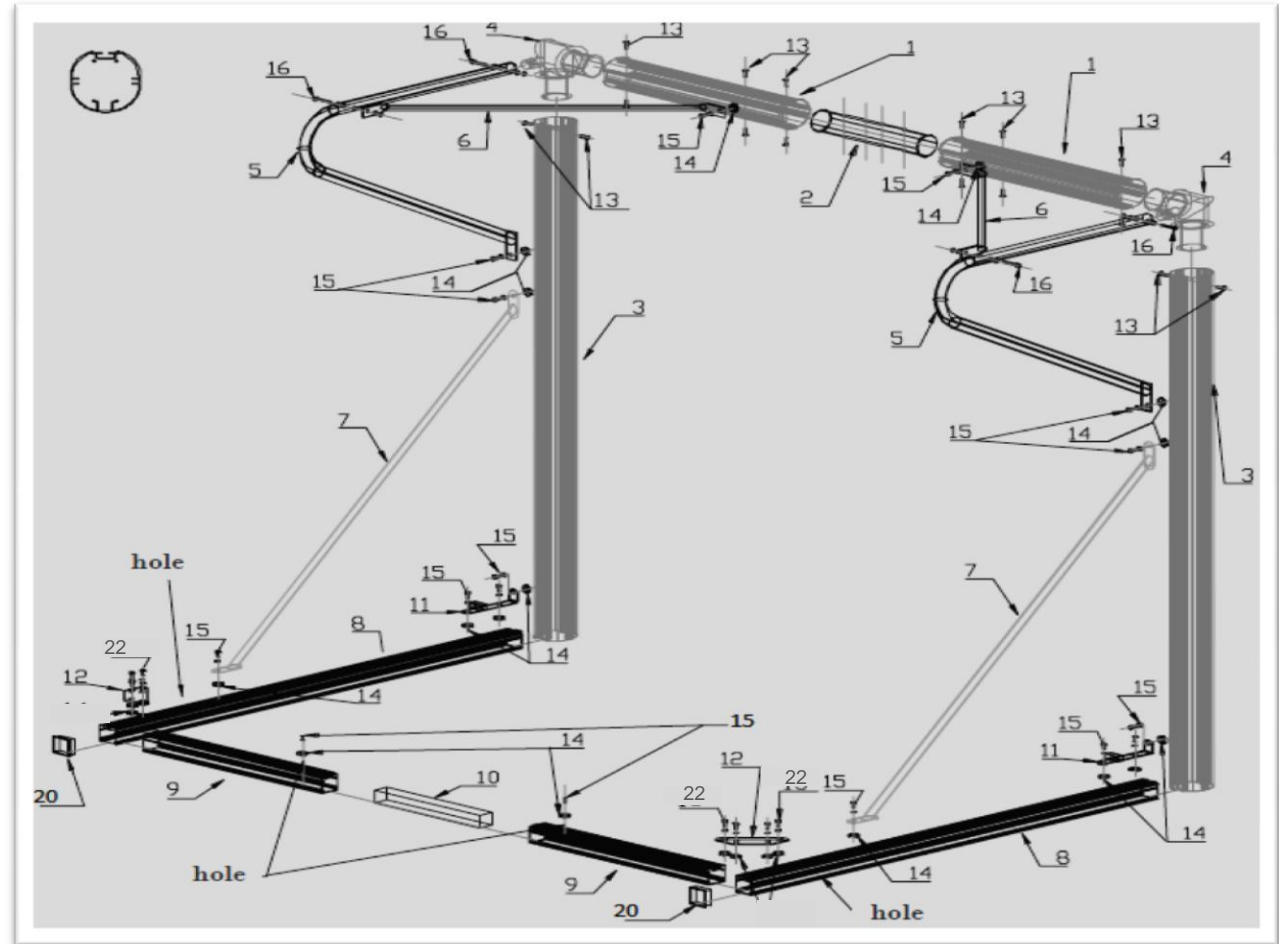

PART#	DESCRIPTION	QTY
1	Crossbar (2 piece)	2
2	Crossbar Connector	2
3	Uprights	4
4	Corner Elbows	4
5	D' Net Supports	4
6	D' Bracing Bar	4
7	Rear Support Bars	4
8	Rear Side Base Bar	4
9	Back Base Bar (2 piece)	2
10	Rear Base Connecting Bar	4
11	Gal Fixing plate w/ Wheel Support	4
12	Alloy Fixing Plate	8
13	M8 x 90mm s/s allen key bolts and 2 x M8 x 20mm s/scounter sunk star torx barrel nuts	24
14	Large Alloy Hex Nut	40
15	M8 x 16 Hex Head Bolt & Washers S/S	40
16	M8 x 60 Gal Bolt & Washer & Nut	8
17	Hold Down Pegs	20
18	Net Clips	160
19	Net Clip Screws	160
20	Plastic End Cap	4
21	5mm Allen Key	2
22	M8 x 90mm Gal Bolt	16