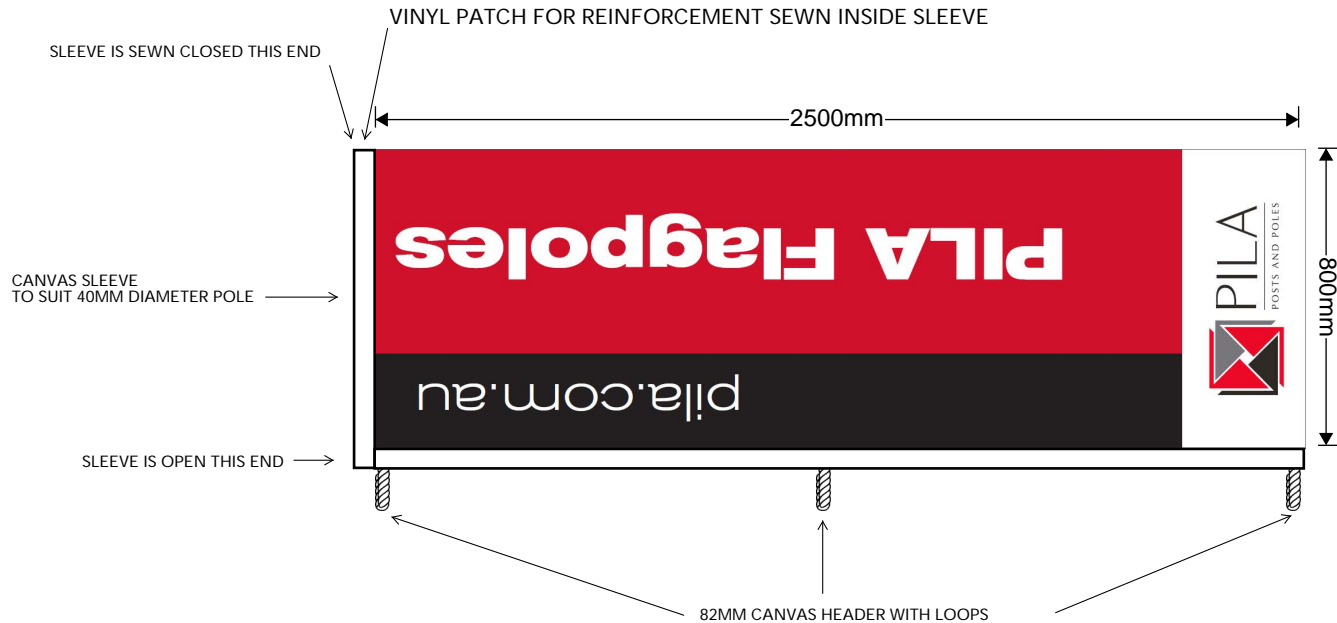

MTO

TYPE

### FINISHING DETAILS

CANVAS HEADER LEFT SIDE

FINISHED WITH LOOPS (x3)

HORIZONTAL CANVAS SLEEVE AT THE TOP

PRINT

COLOUR

| PRINT | COLOUR |
|-------|--------|
|       |        |
|       |        |
|       |        |